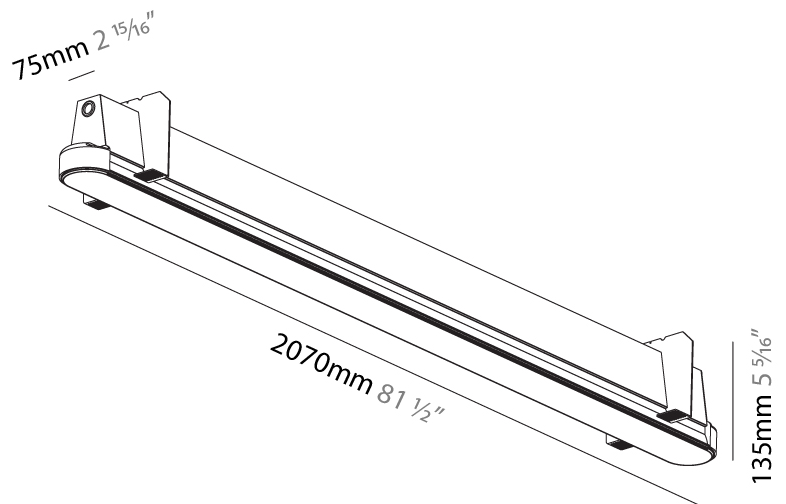

PHYSICAL

Shape: Oblong
Length (mm): 2070
Length (in): 81 1/2
Width (mm): 75
Width (in): 2 15/16
Height (mm): 135
Height (in): 5 5/16
Ceiling Thickness (mm): 10 / 12.5 / 15
Ceiling Thickness (in): 3/8 or 1/2 or 9/16
Min. Recessing Depth (mm): 170
Min. Recessing Depth (in): 6 11/16
Light Distribution: Direct
Weight (kg): 15.71
Weight (lbs): 17.73
Installation Requirement: Ceiling Thickness: 10mm / 12mm / 15mm
Diffuser: PMMA - Opal
Fixture Finish: SSR / BKV / CWI / CRY / HAB / UFT / ITA / RUA / FTG / MYG / LOD / PUS / FRO / FUP / KIA / POP / BLS / SPG / MEY / GOH / GUM / CHC / COM / ABZ / JAG / OBR / MOS / ROR
Fixture Material: Aluminum
Cut-out Measurements: 2088mm / 82 3/16" x 92mm / 3 5/8"
Upon Request: Unique Sizes Unique Ceiling Thickness

ELECTRICAL

Lamp Type: LED (Zhaga Standard)
Input Wattage (W): 35.4
Total Output Wattage (W): 28 / 22.4 (3500K)
Dimming: 0-10V Dimming / Phase Dimming (120Vac Only)
Driver Included: Yes
Driver Location: Integrated
Driver Type: Constant Current - 120 / 277Vac
Driver Class: Class 2
Input Voltage (V): 120 - 277
Constant Current (MA): 350 / 700 (3500K)

LED

Color Temperature (°K): 3000 / 3500 / 4000
Max. Delivered Lumen (lm): 2400 / 2479 / 2530
CRI: >90 CRI
Lamp Life (hrs): 50000
Upon Request: Special Color Temperature RGB-W Tunable White CRI (no minimum qty) price increase + longer lead time

OPTICAL

RATINGS AND CERTIFICATIONS

Certified By: Certified for North American Standards
IP rating: IP20