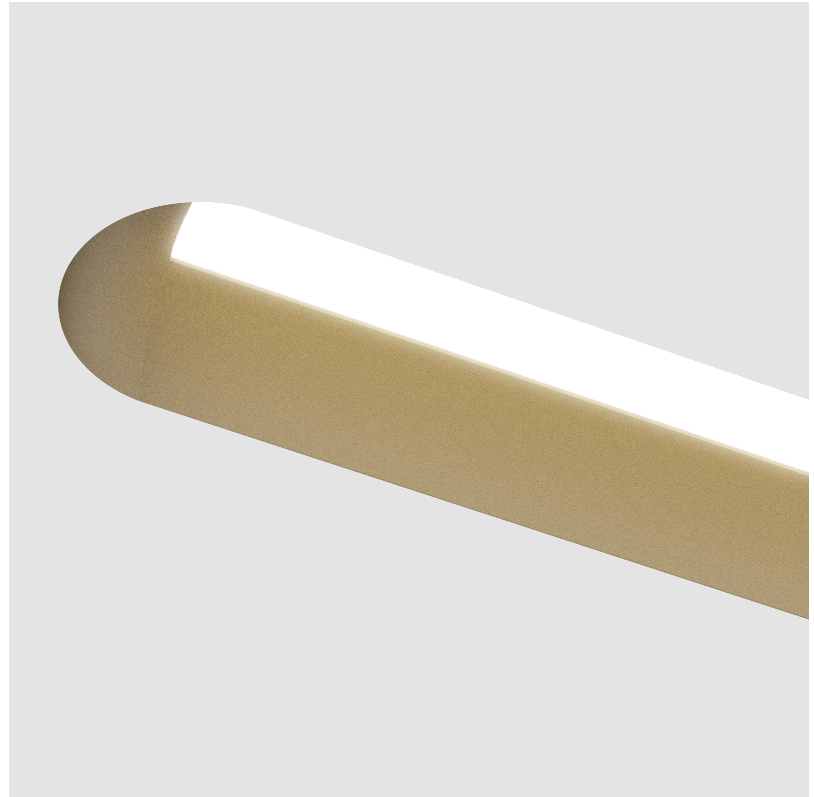

PHYSICAL

Shape: Oblong
Length (mm): 950
Length (in): 37 ³/₈
Width (mm): 75
Width (in): 2 ¹⁵/₁₆
Height (mm): 135
Height (in): 5 ⁵/₁₆
Ceiling Thickness (mm): 10 / 12.5 / 15
Ceiling Thickness (in): 3/8 or 1/2 or 9/16
Min. Recessing Depth (mm): 170
Min. Recessing Depth (in): 6 ¹¹/₁₆
Light Distribution: Direct
Weight (kg): 4.115
Weight (lbs): 9.1
Installation Requirement: Ceiling Thickness: 10mm / 12mm / 15mm
Diffuser: PMMA - Opal
Fixture Finish: SSR / BKV / CWI / CRY / HAB / UFT / ITA / RUA / FTG / MYG / LOD / PUS / FRO / FUP / KIA / POP / BLS / SPG / MEY / GOH / GUM / CHC / COM / ABZ / JAG / OBR / MOS / ROR
Fixture Material: Aluminum
Cut-out Measurements: 968mm / 38 1/8" x 92mm / 3 5/8"
Upon Request: Unique Sizes Unique Ceiling Thickness

ELECTRICAL

Lamp Type: LED (Zhaga Standard)
Input Wattage (W): 15.2
Total Output Wattage (W): 12 / 11.1 (3500K)
Dimming: 0-10V Dimming / Phase Dimming (120Vac Only)
Driver Included: Yes
Driver Location: Integrated
Driver Type: Constant Current - 120 / 277Vac
Driver Class: Class 2
Input Voltage (V): 120 - 277
Constant Current (MA): 350 / 375 (3500K)

LED

Color Temperature (°K): 3000 / 3500 / 4000
Max. Delivered Lumen (lm): 1030 / 1058 / 1080
CRI: >90 CRI
Lamp Life (hrs): 50000
Upon Request: Special Color Temperature RGB-W Tunable White CRI (no minimum qty) price increase + longer lead time

OPTICAL

RATINGS AND CERTIFICATIONS

Certified By: Certified for North American Standards
IP rating: IP20