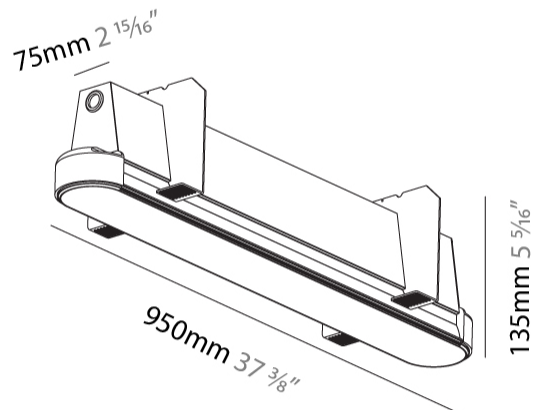

PHYSICAL

Shape: Oblong
Length (mm): 950
Length (in): 37 ³/₈
Width (mm): 75
Width (in): 2 ¹⁵/₁₆
Height (mm): 135
Height (in): 5 ⁵/₁₆
Ceiling Thickness (mm): 10 / 12.5 / 15
Ceiling Thickness (in): 3/8 or 1/2 or 9/16
Min. Recessing Depth (mm): 170
Min. Recessing Depth (in): 6 ¹¹/₁₆
Light Distribution: Direct
Weight (kg): 4.115
Weight (lbs): 9.1
Installation Requirement: Ceiling Thickness: 10mm / 12mm / 15mm
Diffuser: PMMA - Opal
Fixture Finish: SSR / BKV / CWI / CRY / HAB / UFT / ITA / RUA / FTG / MYG / LOD / PUS / FRO / FUP / KIA / POP / BLS / SPG / MEY / GOH / GUM / CHC / COM / ABZ / JAG / OBR / MOS / ROR
Fixture Material: Aluminum
Cut-out Measurements: 968mm / 38 1/8" x 92mm / 3 5/8"
Upon Request: Unique Sizes Unique Ceiling Thickness

ELECTRICAL

Lamp Type: LED (Zhaga Standard)
Input Wattage (W): 15.2
Total Output Wattage (W): 12 / 11.1 (3500K)
Dimming: 0-10V Dimming / Phase Dimming (120Vac Only)
Driver Included: Yes
Driver Location: Integrated
Driver Type: Constant Current - 120 / 277Vac
Driver Class: Class 2
Input Voltage (V): 120 - 277
Constant Current (MA): 350 / 375 (3500K)

LED

Color Temperature (°K): 3000 / 3500 / 4000
Max. Delivered Lumen (lm): 1030 / 1058 / 1080
CRI: >90 CRI
Lamp Life (hrs): 50000
Upon Request: Special Color Temperature RGB-W Tunable White CRI (no minimum qty) price increase + longer lead time

OPTICAL

RATINGS AND CERTIFICATIONS

Certified By: Certified for North American Standards
IP rating: IP20