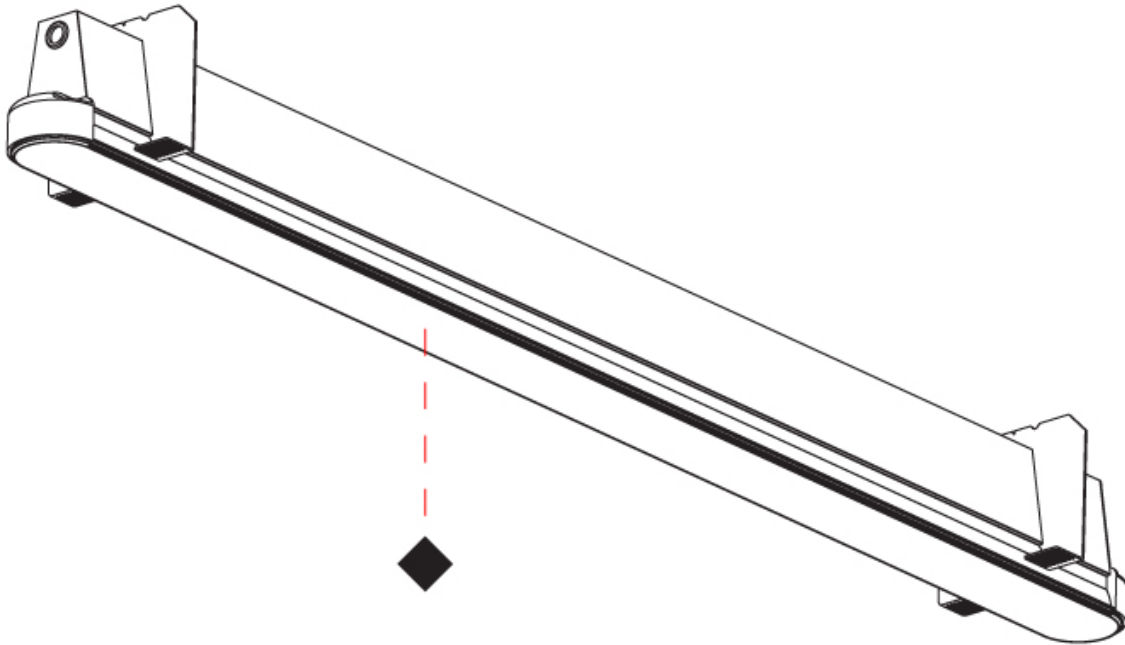

OPTICAL

RATINGS AND CERTIFICATIONS

Certified By: Certified for North American Standards
IP rating: IP20

GROOVE ROUND TRIMLESS

A35658-

PROJECT	_____
TYPE	_____
SPECIFIER	_____
QUANTITY	_____
DATE	_____

GROOVE ROUND TRIMLESS