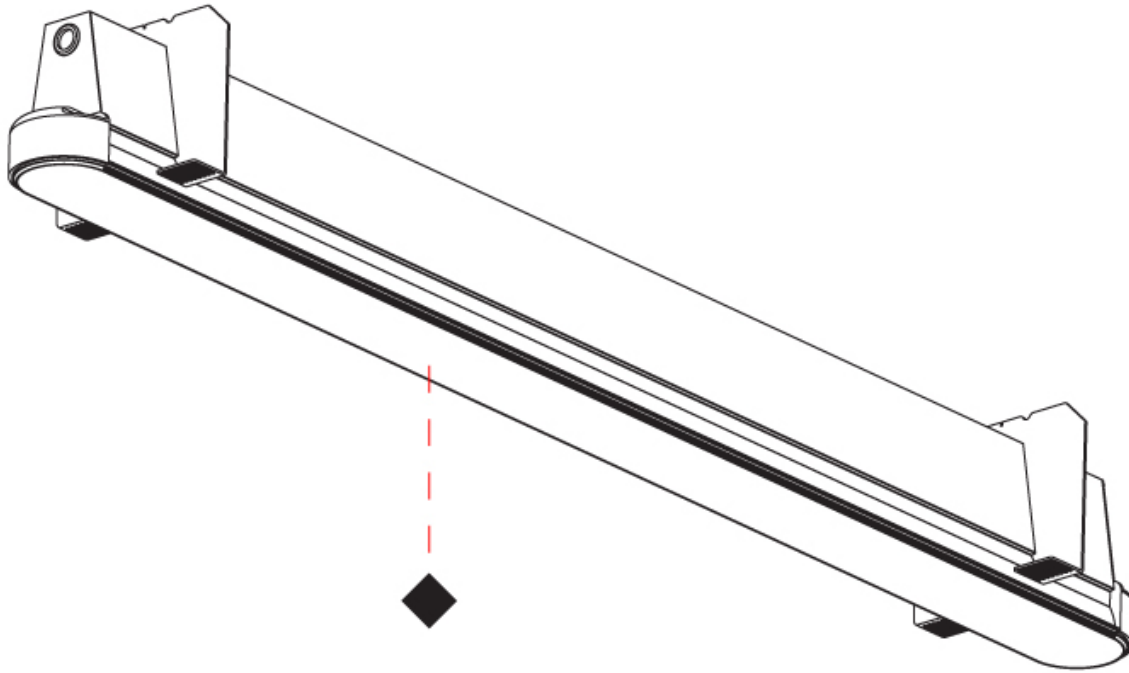

GROOVE ROUND TRIMLESS

A35657-

PROJECT	_____
TYPE	_____
SPECIFIER	_____
QUANTITY	_____
DATE	_____