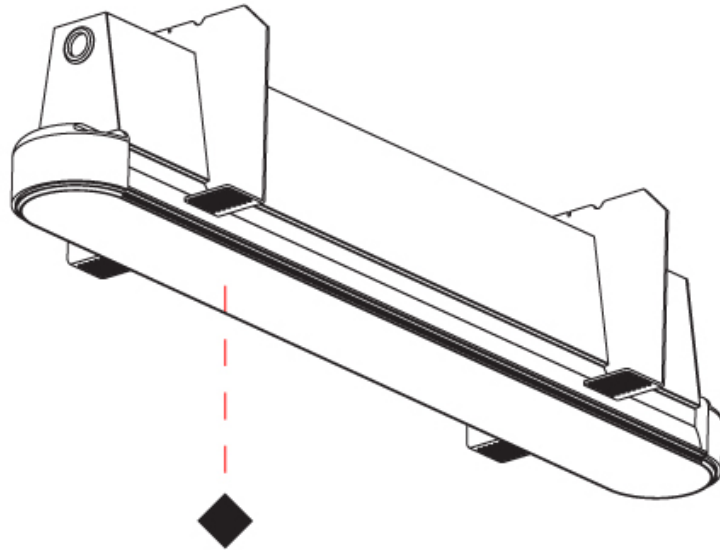

GROOVE ROUND TRIMLESS

A35654-

PROJECT

TYPE

SPECIFIER

QUANTITY

DATE